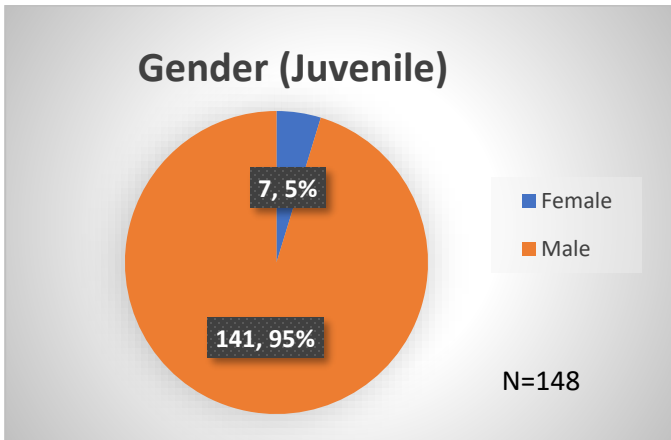

## Demographics for JTDC Population

### Friday Morning Midnight Count

Total # of probation Involved youth<sup>1</sup>: 1,309

<sup>1</sup> Probation Active: Any youth who is pending sentencing with an active social history, has been formally placed on probation or supervision with Cook County Juvenile Probation on the date of the report.