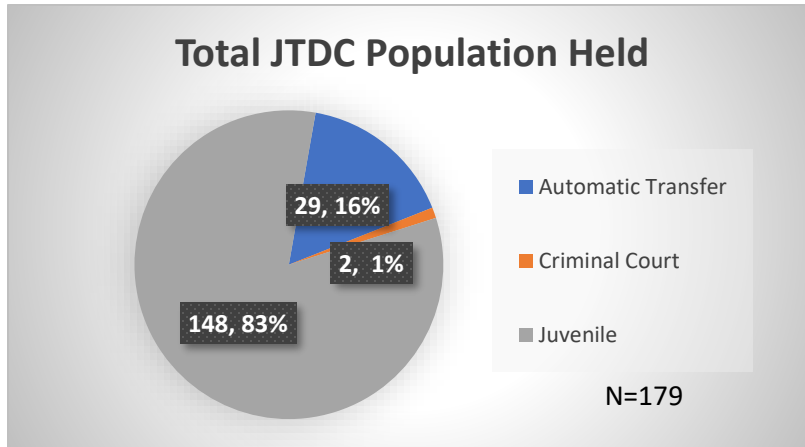

## Demographics for JTDC Population

### Friday Morning Midnight Count

Total # of probation Involved youth<sup>1</sup>: 1,309

<sup>1</sup> Probation Active: Any youth who is pending sentencing with an active social history, has been formally placed on probation or supervision with Cook County Juvenile Probation on the date of the report.