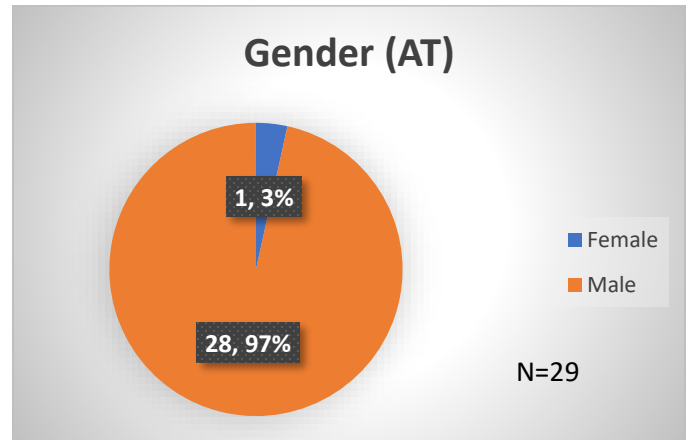

## Demographics for JTDC Population

### Friday Morning Midnight Count

Total # of probation Involved youth<sup>1</sup>: 1,309

<sup>1</sup> Probation Active: Any youth who is pending sentencing with an active social history, has been formally placed on probation or supervision with Cook County Juvenile Probation on the date of the report.