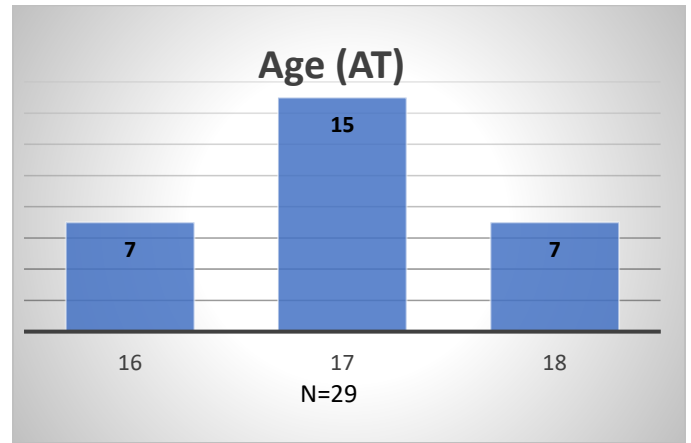

Daily Data Dashboard – April 12, 2024

Demographics for JTDC Population

Friday Morning Midnight Count

Total # of probation Involved youth¹: 1,309

¹ Probation Active: Any youth who is pending sentencing with an active social history, has been formally placed on probation or supervision with Cook County Juvenile Probation on the date of the report.

*Age, Gender and Race for Criminal Court population (N=2) is not represented in this report.