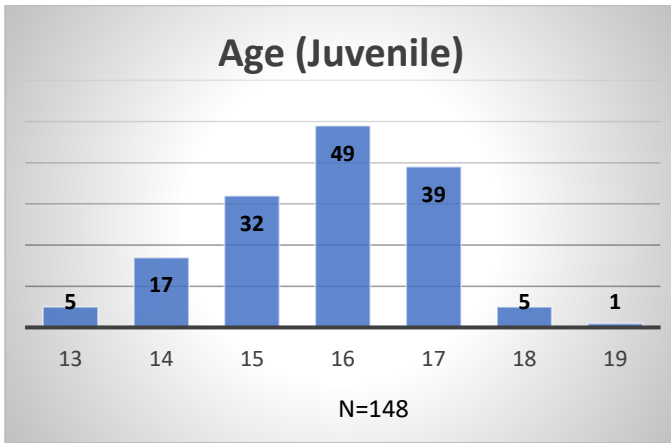

## Demographics for JTDC Population

### Friday Morning Midnight Count

Total # of probation Involved youth<sup>1</sup>: 1,309

<sup>1</sup> Probation Active: Any youth who is pending sentencing with an active social history, has been formally placed on probation or supervision with Cook County Juvenile Probation on the date of the report.

\*Age, Gender and Race for Criminal Court population (N=2) is not represented in this report.

**Daily Data Dashboard – April 12, 2024**  
**Demographics for JTDC Population**  
**Friday Morning Midnight Count**